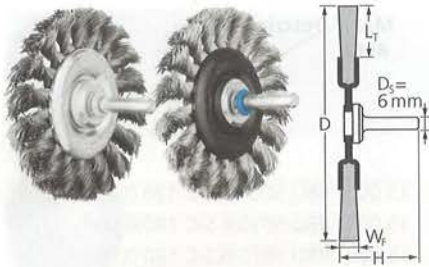

Shank mounted wheel brushes

knotted

RBG

Aggressive brush for cleaning, derusting and work on weld seams.